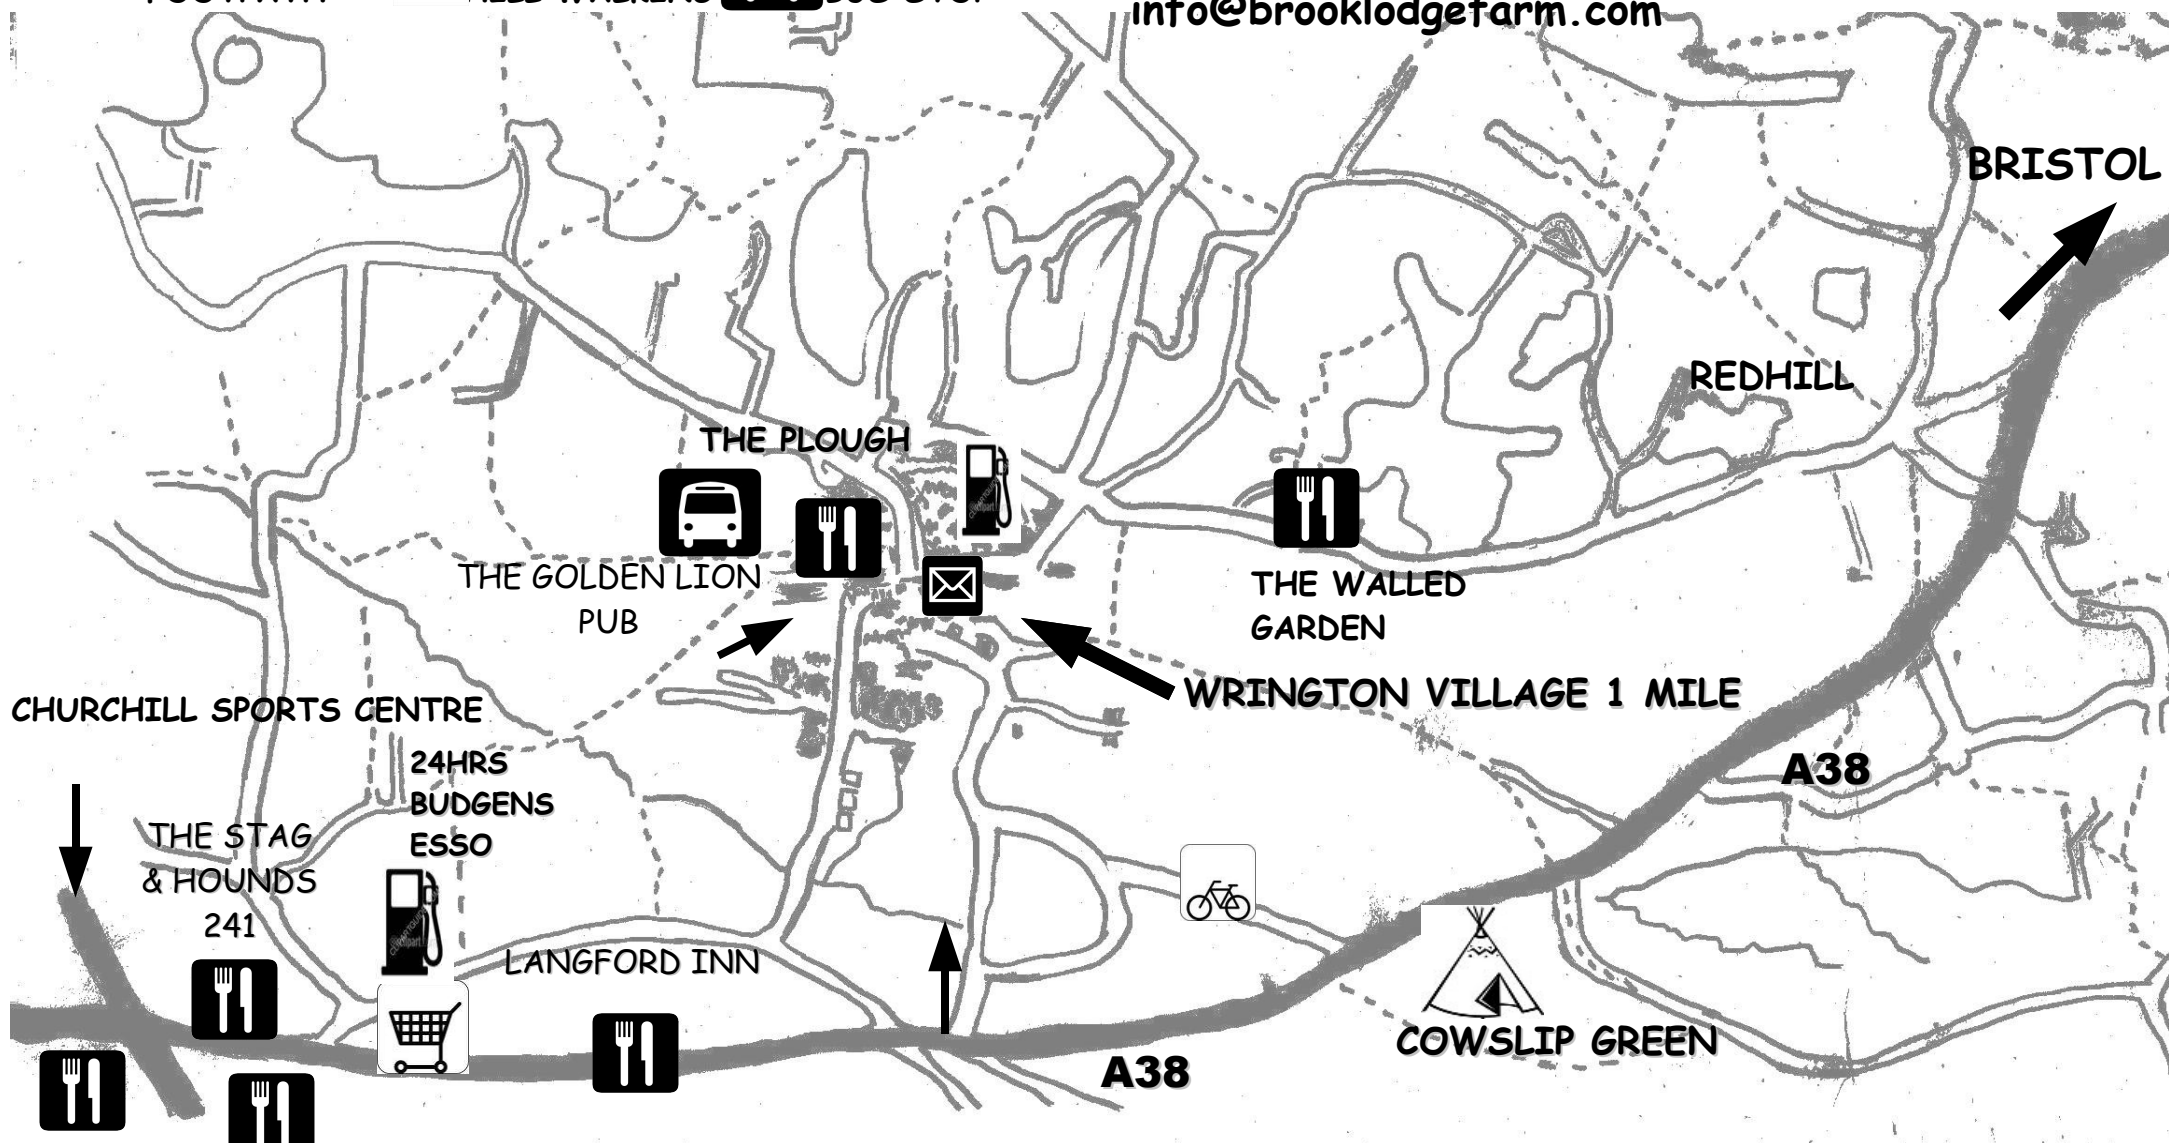

RESTAURANT

CYCLE ROUTE

MAIN ROAD

CASH MACHINE

CAMPING PARK

SHOP/PETROL

FOOTPATH

HILL WALKING

BUS STOP

BROOK LODGE FARM CAMPING
COWSLIP GREEN, BRISTOL, BS40 5RB
WWW.BROOKLODGEFARM.COM

TEL/FAX-0044(0)1934 862311

info@brooklodgefarm.com

FISH&CHIPS

THE CHURCHILL INN

IF YOU DO NOT WANT TO TAKE THIS MAP HOME PLEASE LEAVE IN THE INFORMATION ROOM