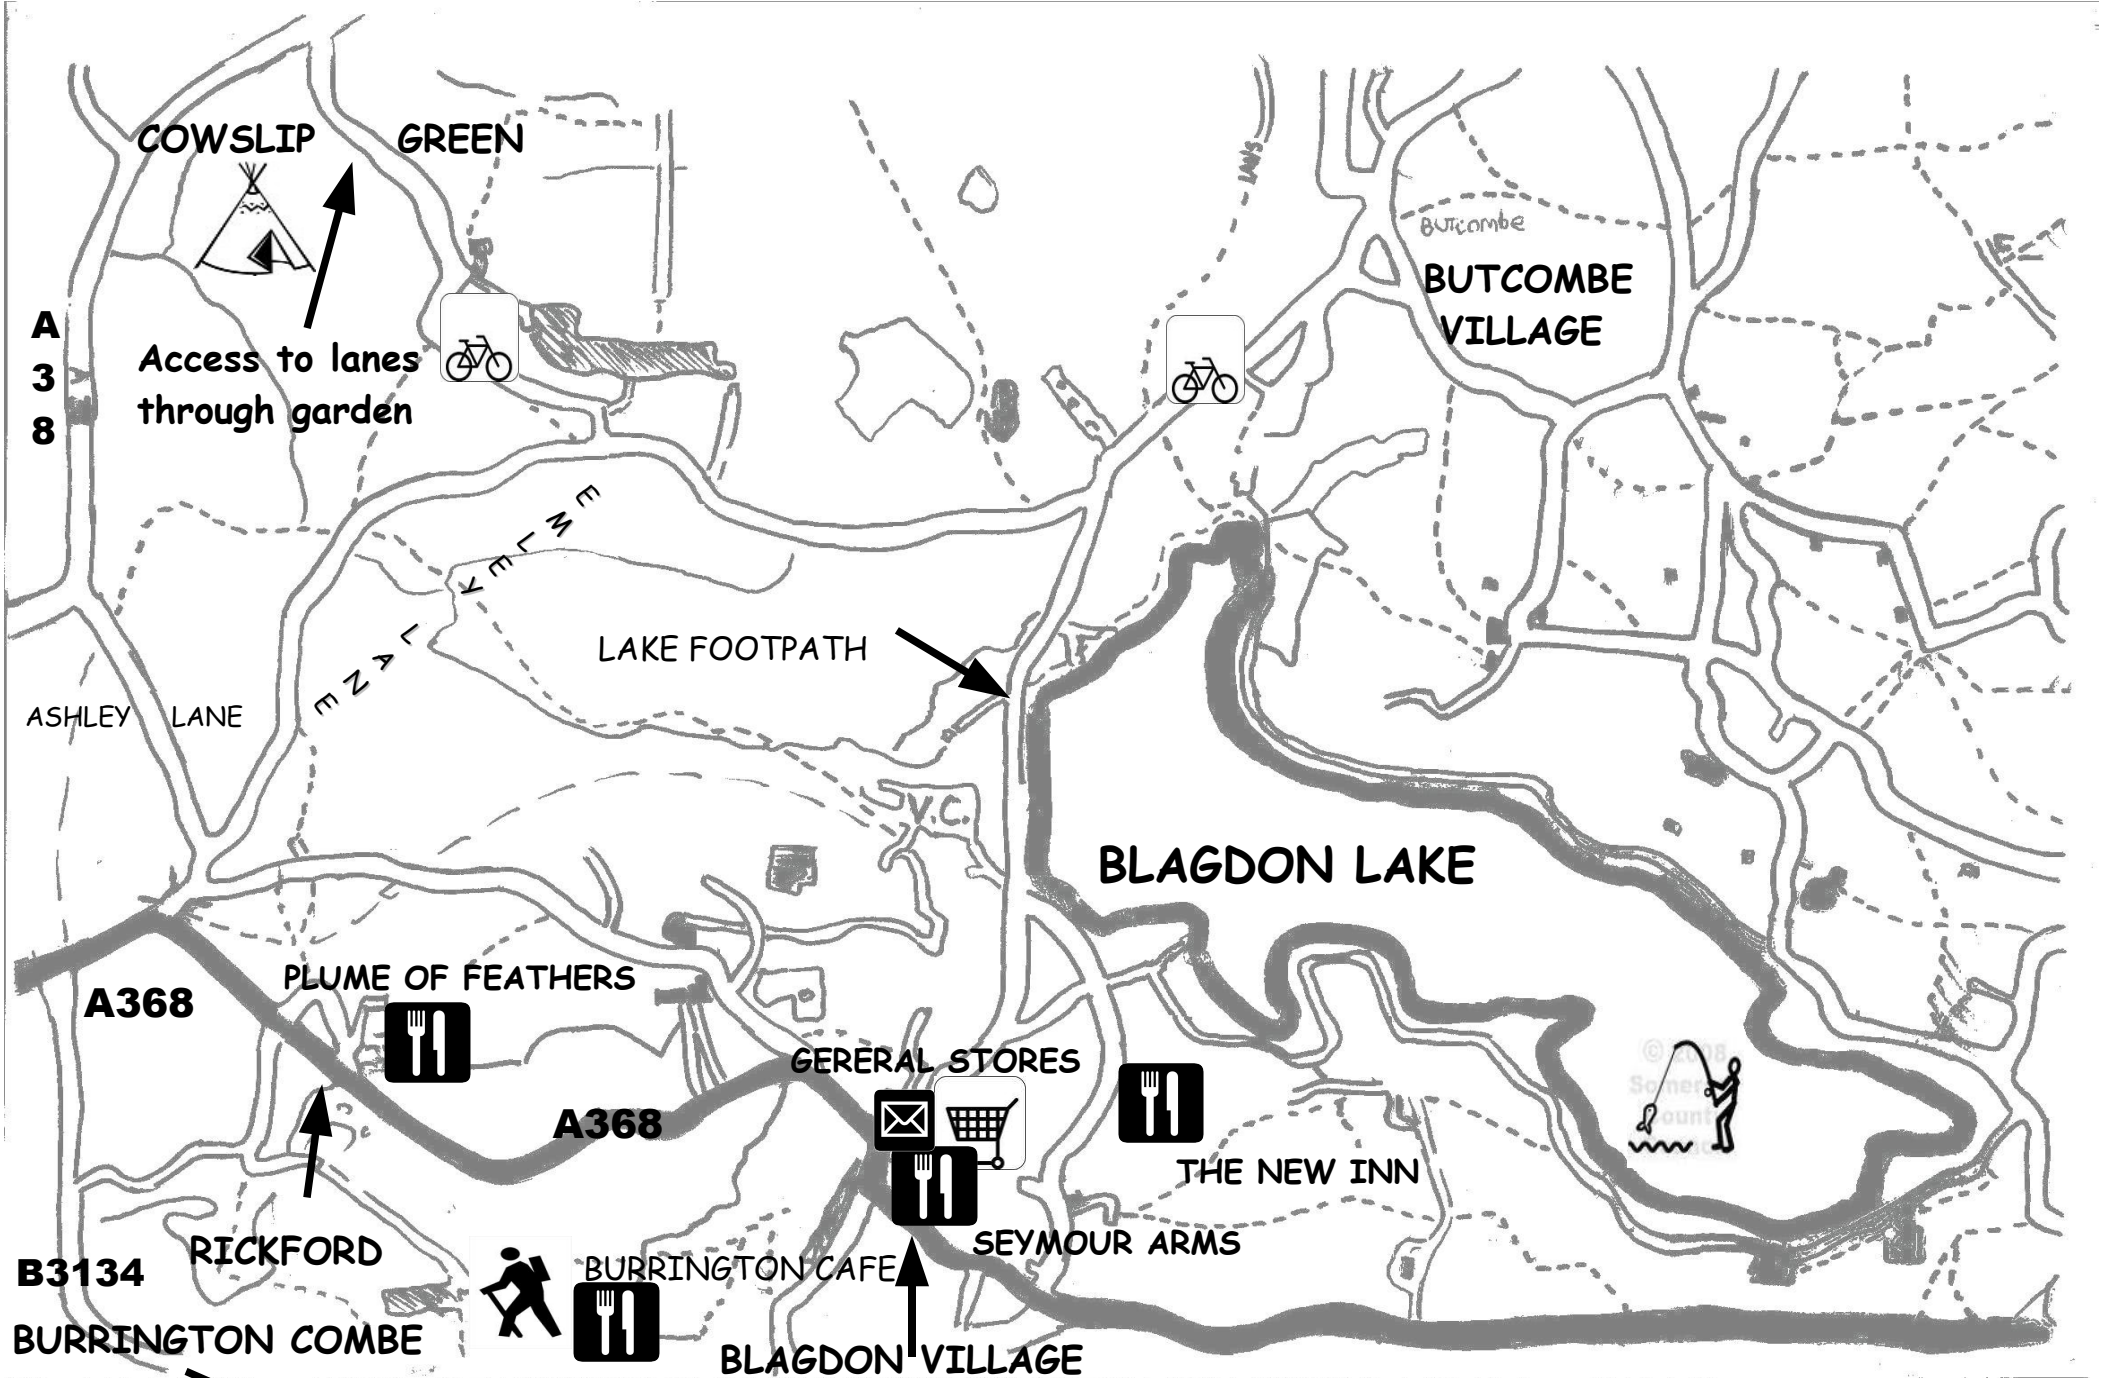

RESTAURANT

CYCLE ROUTE

MAIN ROAD

CASH MACHINE

CAMPING PARK

SHOP/PETROL

FOOTPATH

HILL WALKING

COWSLIP GREEN

A 3 8
 Access to lanes through garden

BUTCOMBE VILLAGE

LAKE FOOTPATH

ASHLEY LANE

BLAGDON LAKE

A368

PLUME OF FEATHERS

GENERAL STORES

A368

THE NEW INN

B3134
 RICKFORD
 BURRINGTON COMBE

BURRINGTON CAFE

SEYMOUR ARMS

BLAGDON VILLAGE

SCENIC ROUTE TO WELLS &
 GLASTONBURY B3135, A39

CHURCHILL CROSS RDS **A368** TO BATH (SCENIC ROUTE)
 A38 & A368